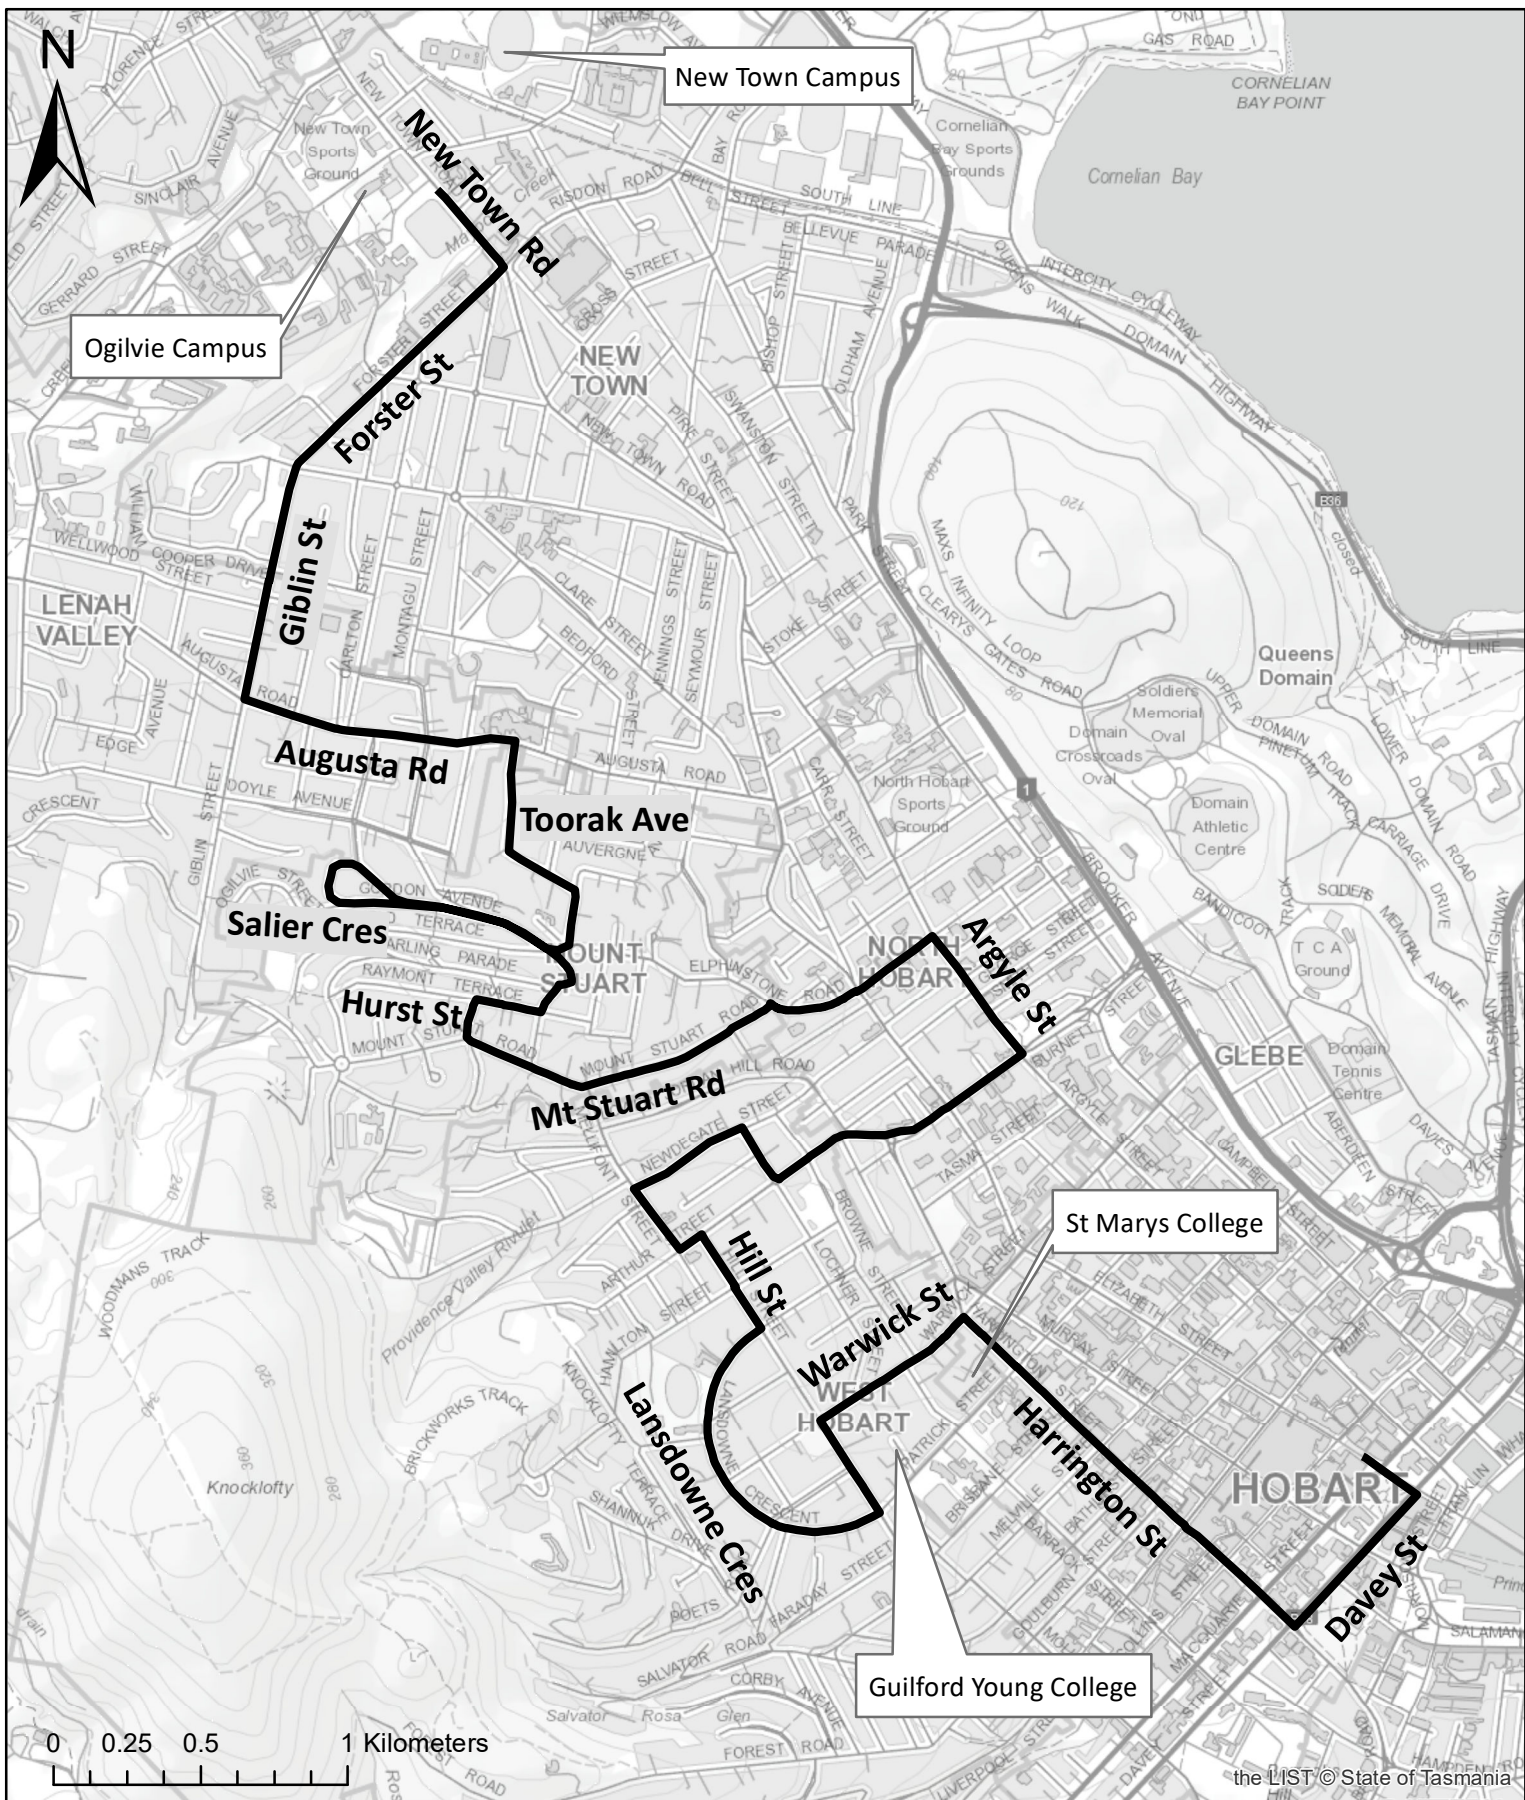

ROUTE 203 AM HOBART - ST MARYS & GUILFORD YOUNG - WEST HOBART - MT STUART - HOBART CITY HIGH SCHOOL

Route 203AM: Hobart City to St Mary's College and Hobart City High School
Timetable effective from Term 1, 2023

Hobart City, Elizabeth St Stop A3 depart	8.06am
Davey St, Salamanca Stop 2	8.08
St Mary's College	8.14
Lansdowne Cr Stop 14	8.17
Lansdowne Cr Stop 15	8.17
Lansdowne Cr Stop 16	8.18
Lansdowne Cr Stop 17	8.18
Hill St Stop 18	8.19
Mellifont St Stop 20	8.20
Lochner St/Newdegate St	8.21
Arthur St/Lochner St	8.21
Burnett St	8.23
Argyle St/Strahan St	8.24
Elphinstone Rd	8.25
Mt Stuart Rd/Mellifont St	8.27
Mt Stuart Rd/Byard St	8.27
Mt Stuart Rd/Hooper Cres	8.27
Raymont Terrace	8.28
Gordon Ave Stop 19 Out	8.29
Gordon Ave Stop 21 Out	8.30
Mt Stuart Terminus, Salier Cres	8.31
Gordon Ave Stop 20 In	8.32
Augusta Rd/Newlands Ave	8.35
Augusta Rd at Lenah Valley Shops	8.36
Giblin St Out	8.38
No.12 Forster St	8.39
No.50 Forster St	8.40
Hobart City High School, New Town Rd outside Ogilvie	8.43am